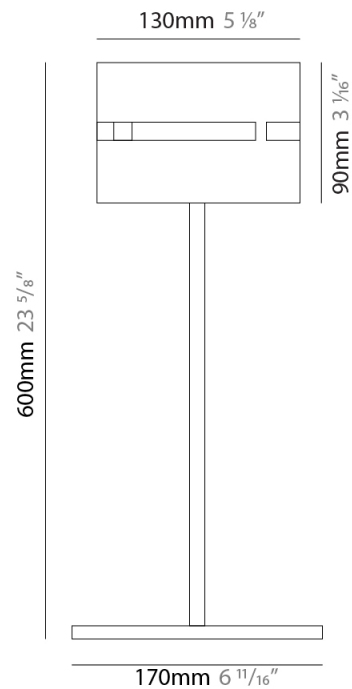

LUZ OCULTA METAL PORTABLE

D54026-

base number   Finish
Options

1. To build a product code in our configurator select the specify button on the base model # product page
2. To build a manual product code on this datasheet choose from the options listed below in blue font and add the suffix to the base model #

GENERAL

Series: Luz Oculta
Subseries: Luz Oculta Metal
Brand: Fambuena
Division: Design
Mounting Type: Portable
Mounting Location: Table
Subcategory: Table

PHYSICAL

Shape: Cylinder
Diameter (mm): 120
Diameter (in): 4 ¾
Height (mm): 500
Height (in): 19 11/16
Light Distribution: Direct / Indirect
Fixture Finish: [BRA](#) / [BRZ](#) / [ABR](#)
Fixture Material: Metal
Upon Request: Bolt Down

ELECTRICAL

Number of Lamps: 1
Lamp Type: LED Retrofit
Lamp Shape: T4
Bulb Included: Bulb Not Included
Max. Wattage Per Lamp (W): 5
Lamp Base: G9
Input Voltage (V): 120

LED

OPTICAL

RATINGS AND CERTIFICATIONS

Certified By: Certified for North American Standards
IP rating: IP20

PROJECT _____
TYPE _____
SPECIFIER _____
QUANTITY _____
DATE _____