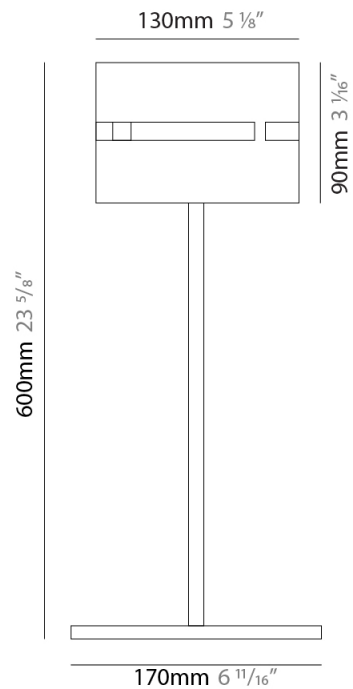

LUZ OCULTA METAL PORTABLE

D54026-

base number   Finish
Options

1. To build a product code in our configurator select the specify button on the base model # product page
2. To build a manual product code on this datasheet choose from the options listed below in blue font and add the suffix to the base model #

GENERAL

Series: Luz Oculta
Subseries: Luz Oculta Metal
Partner: Fambuena
Division: Design
Installation: Portable
Product Type: Table
Mounting Location: Table
Light Distribution: Direct / Indirect

PHYSICAL

Shape: Cylinder
Diameter (mm): 120
Diameter (in): 4 ³/₄
Height (mm): 500
Height (in): 19 ¹¹/₁₆
Fixture Finish: [BRA](#) / [BRZ](#) / [ABR](#)
Fixture Material: Metal
Upon Request: Bolt Down

ELECTRICAL

Number of Lamps: 1
Lamp Type: LED Retrofit
Lamp Shape: T4
Bulb Included: Bulb Not Included
Max. Wattage Per Lamp (W): 5
Lamp Base: G9
Input Voltage (V): 120

LED

OPTICAL

RATINGS AND CERTIFICATIONS

Certified By: Certified for North American Standards
IP rating: IP20

PROJECT	_____
TYPE	_____
SPECIFIER	_____
QUANTITY	_____
DATE	_____